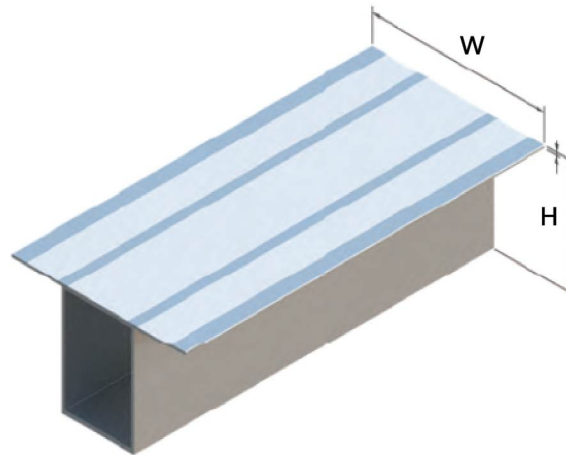

CONTINUOUS K PROFILE

PRODUCT DESCRIPTION

- CONTINUOUS KERF PROFILE WITH ALUMINUM SUPPORT SYSTEM

WALL BRACKETS & MATCHING THERMO STOPS

AVAILABLE LENGTHS:

40 MM, 60 MM, 90 MM, 120 MM,
150 MM, 180 MM, 210 MM,
240 MM, 270 MM

AVAILABLE HEIGHTS:

55 MM, 80 MM, 130 MM, 160 MM

VERTICALS

WALL BRACKET FOR FLOOR TO FLOOR

AVAILABLE LENGTHS:

- 80 MM
- 180 MM
- 230 MM

VERTICAL FOR FLOOR TO FLOOR

AVAILABLE SIZES:

- 80 MM WIDTH x 78 MM HEIGHT
- 120 MM WIDTH x 79 MM HEIGHT

K TRACKS

PHOTOS OF CHICAGO TRIBUNE