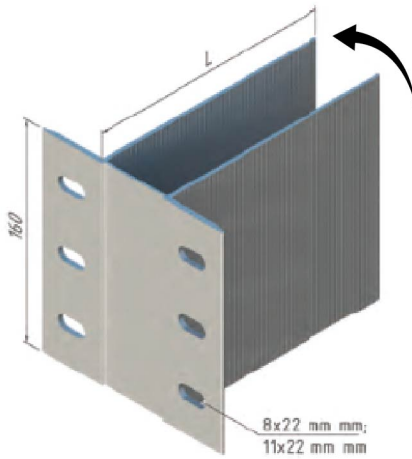

CONTINUOUS K PROFILE

PRODUCT DESCRIPTION

- CONTINUOUS KERF PROFILE WITH ALUMINUM SUPPORT SYSTEM

WALL BRACKETS & MATCHING THERMO STOPS

AVAILABLE LENGTHS:

40 MM, 60 MM, 90 MM, 120 MM,
150 MM, 180 MM, 210 MM,
240 MM, 270 MM

AVAILABLE HEIGHTS:

55 MM, 80 MM, 130 MM, 160 MM

VERTICALS

WALL BRACKET FOR FLOOR TO FLOOR

AVAILABLE LENGTHS:

- 80 MM
- 180 MM
- 230 MM

VERTICAL FOR FLOOR TO FLOOR

AVAILABLE SIZES:

- 80 MM WIDTH x 78 MM HEIGHT
- 120 MM WIDTH x 79 MM HEIGHT

K TRACKS

PHOTOS OF CHICAGO TRIBUNE