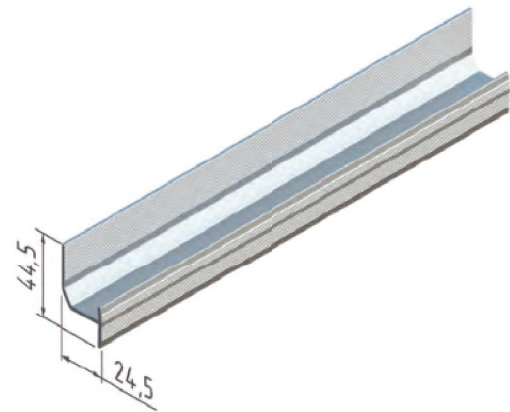

CONTINUOUS K PROFILE

PRODUCT DESCRIPTION

- CONTINUOUS KERF PROFILE WITH ALUMINUM SUPPORT SYSTEM

WALL BRACKETS & MATCHING THERMO STOPS

AVAILABLE LENGTHS:

40 MM, 60 MM, 90 MM, 120 MM,
150 MM, 180 MM, 210 MM,
240 MM, 270 MM

AVAILABLE HEIGHTS:

55 MM, 80 MM, 130 MM, 160 MM

VERTICALS

WALL BRACKET FOR FLOOR TO FLOOR

AVAILABLE LENGTHS:

- 80 MM
- 180 MM
- 230 MM

VERTICAL FOR FLOOR TO FLOOR

AVAILABLE SIZES:

- 80 MM WIDTH x 78 MM HEIGHT
- 120 MM WIDTH x 79 MM HEIGHT

K TRACKS

PHOTOS OF CHICAGO TRIBUNE