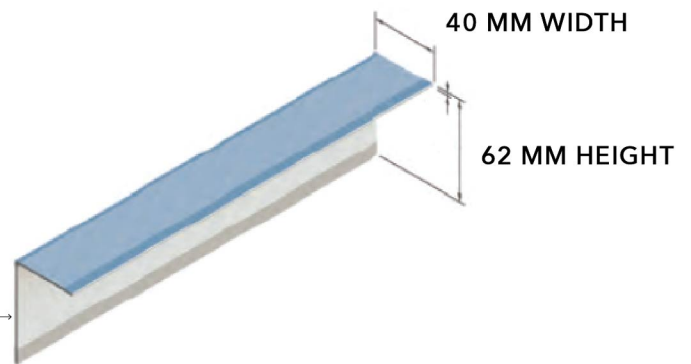

CONTINUOUS K PROFILE

PRODUCT DESCRIPTION

- CONTINUOUS KERF PROFILE WITH ALUMINUM SUPPORT SYSTEM

WALL BRACKETS & MATCHING THERMO STOPS

AVAILABLE LENGTHS:

40 MM, 60 MM, 90 MM, 120 MM,
150 MM, 180 MM, 210 MM,
240 MM, 270 MM

AVAILABLE HEIGHTS:

55 MM, 80 MM, 130 MM, 160 MM

VERTICALS

WALL BRACKET FOR FLOOR TO FLOOR

AVAILABLE LENGTHS:

- 80 MM
- 180 MM
- 230 MM

VERTICAL FOR FLOOR TO FLOOR

AVAILABLE SIZES:

- 80 MM WIDTH x 78 MM HEIGHT
- 120 MM WIDTH x 79 MM HEIGHT

K TRACKS

PHOTOS OF CHICAGO TRIBUNE