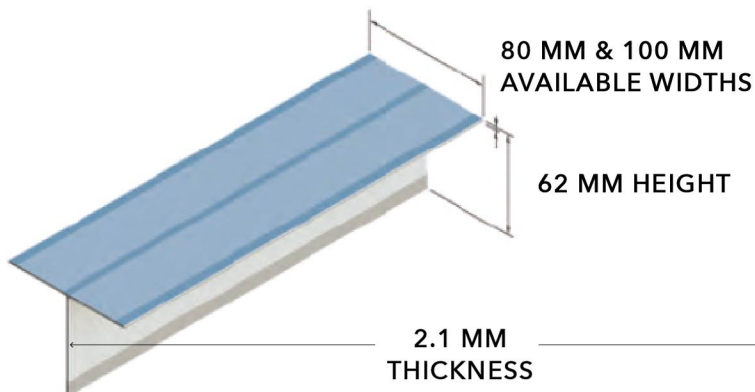

CONTINUOUS K PROFILE

PRODUCT DESCRIPTION

- CONTINUOUS KERF PROFILE WITH ALUMINUM SUPPORT SYSTEM

WALL BRACKETS & MATCHING THERMO STOPS

AVAILABLE LENGTHS:

40 MM, 60 MM, 90 MM, 120 MM,
150 MM, 180 MM, 210 MM,
240 MM, 270 MM

AVAILABLE HEIGHTS:

55 MM, 80 MM, 130 MM, 160 MM

VERTICALS

WALL BRACKET FOR FLOOR TO FLOOR

AVAILABLE LENGTHS:

- 80 MM
- 180 MM
- 230 MM

VERTICAL FOR FLOOR TO FLOOR

AVAILABLE SIZES:

- 80 MM WIDTH x 78 MM HEIGHT
- 120 MM WIDTH x 79 MM HEIGHT

K TRACKS

PHOTOS OF CHICAGO TRIBUNE