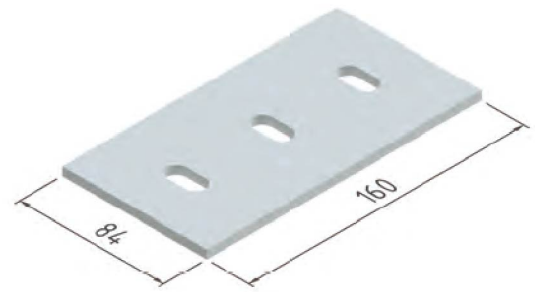

CONTINUOUS K PROFILE

PRODUCT DESCRIPTION

- CONTINUOUS KERF PROFILE WITH ALUMINUM SUPPORT SYSTEM

WALL BRACKETS & MATCHING THERMO STOPS

AVAILABLE LENGTHS:

40 MM, 60 MM, 90 MM, 120 MM,
150 MM, 180 MM, 210 MM,
240 MM, 270 MM

AVAILABLE HEIGHTS:

55 MM, 80 MM, 130 MM, 160 MM

VERTICALS

WALL BRACKET FOR FLOOR TO FLOOR

AVAILABLE LENGTHS:

- 80 MM
- 180 MM
- 230 MM

VERTICAL FOR FLOOR TO FLOOR

AVAILABLE SIZES:

- 80 MM WIDTH x 78 MM HEIGHT
- 120 MM WIDTH x 79 MM HEIGHT

K TRACKS

PHOTOS OF CHICAGO TRIBUNE