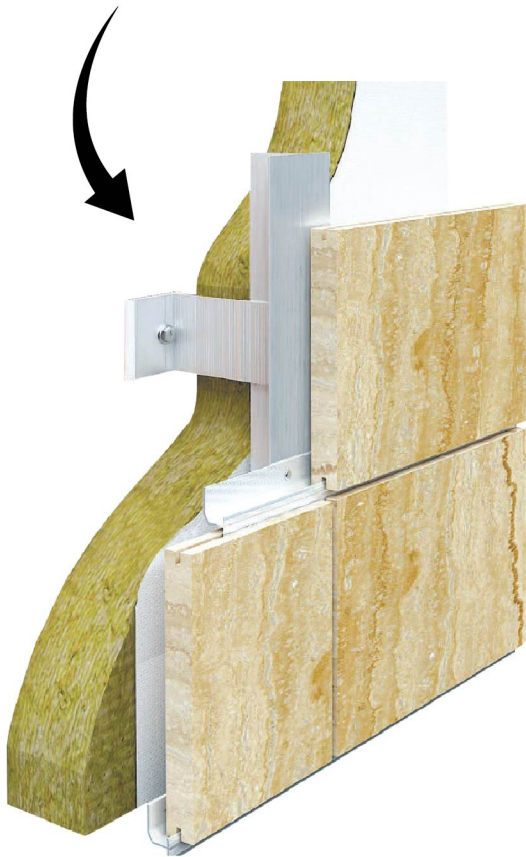

CONTINUOUS K PROFILE

PRODUCT DESCRIPTION

- CONTINUOUS KERF PROFILE WITH ALUMINUM SUPPORT SYSTEM

WALL BRACKETS & MATCHING THERMO STOPS

AVAILABLE LENGTHS:

40 MM, 60 MM, 90 MM, 120 MM,
150 MM, 180 MM, 210 MM,
240 MM, 270 MM

AVAILABLE HEIGHTS:

55 MM, 80 MM, 130 MM, 160 MM

VERTICALS

WALL BRACKET FOR FLOOR TO FLOOR

AVAILABLE LENGTHS:

- 80 MM
- 180 MM
- 230 MM

VERTICAL FOR FLOOR TO FLOOR

AVAILABLE SIZES:

- 80 MM WIDTH x 78 MM HEIGHT
- 120 MM WIDTH x 79 MM HEIGHT

K TRACKS

PHOTOS OF CHICAGO TRIBUNE