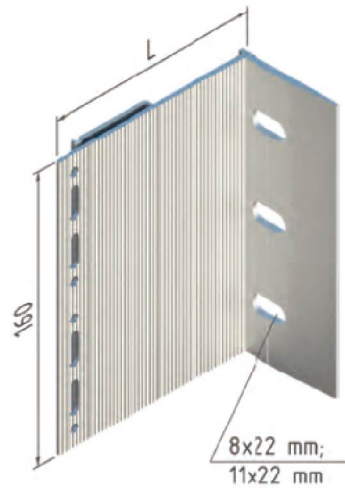

CONTINUOUS K PROFILE

PRODUCT DESCRIPTION

- CONTINUOUS KERF PROFILE WITH ALUMINUM SUPPORT SYSTEM

WALL BRACKETS & MATCHING THERMO STOPS

AVAILABLE LENGTHS:

40 MM, 60 MM, 90 MM, 120 MM,
150 MM, 180 MM, 210 MM,
240 MM, 270 MM

AVAILABLE HEIGHTS:

55 MM, 80 MM, 130 MM, 160 MM

VERTICALS

WALL BRACKET FOR FLOOR TO FLOOR

AVAILABLE LENGTHS:

- 80 MM
- 180 MM
- 230 MM

VERTICAL FOR FLOOR TO FLOOR

AVAILABLE SIZES:

- 80 MM WIDTH x 78 MM HEIGHT
- 120 MM WIDTH x 79 MM HEIGHT

K TRACKS

PHOTOS OF CHICAGO TRIBUNE