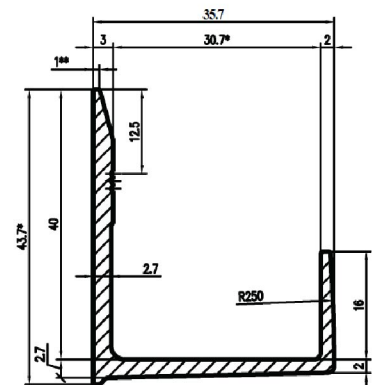

CONTINUOUS K PROFILE

PRODUCT DESCRIPTION

- CONTINUOUS KERF PROFILE WITH ALUMINUM SUPPORT SYSTEM

WALL BRACKETS & MATCHING THERMO STOPS

AVAILABLE LENGTHS:

40 MM, 60 MM, 90 MM, 120 MM,
150 MM, 180 MM, 210 MM,
240 MM, 270 MM

AVAILABLE HEIGHTS:

55 MM, 80 MM, 130 MM, 160 MM

VERTICALS

WALL BRACKET FOR FLOOR TO FLOOR

AVAILABLE LENGTHS:

- 80 MM
- 180 MM
- 230 MM

VERTICAL FOR FLOOR TO FLOOR

AVAILABLE SIZES:

- 80 MM WIDTH x 78 MM HEIGHT
- 120 MM WIDTH x 79 MM HEIGHT

K TRACKS

PHOTOS OF CHICAGO TRIBUNE