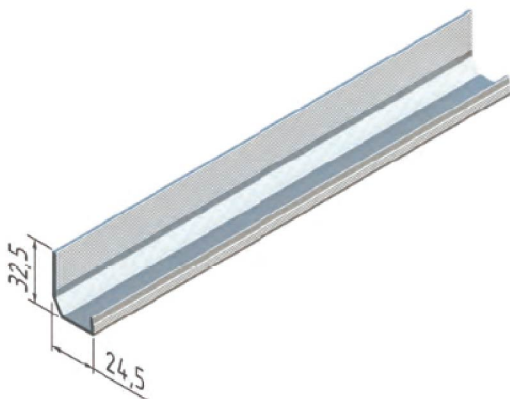

CONTINUOUS K PROFILE

PRODUCT DESCRIPTION

- CONTINUOUS KERF PROFILE WITH ALUMINUM SUPPORT SYSTEM

WALL BRACKETS & MATCHING THERMO STOPS

AVAILABLE LENGTHS:

40 MM, 60 MM, 90 MM, 120 MM,
150 MM, 180 MM, 210 MM,
240 MM, 270 MM

AVAILABLE HEIGHTS:

55 MM, 80 MM, 130 MM, 160 MM

VERTICALS

WALL BRACKET FOR FLOOR TO FLOOR

AVAILABLE LENGTHS:

- 80 MM
- 180 MM
- 230 MM

VERTICAL FOR FLOOR TO FLOOR

AVAILABLE SIZES:

- 80 MM WIDTH x 78 MM HEIGHT
- 120 MM WIDTH x 79 MM HEIGHT

K TRACKS

PHOTOS OF CHICAGO TRIBUNE