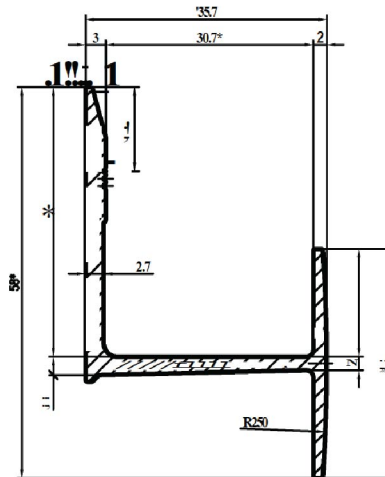

CONTINUOUS K PROFILE

PRODUCT DESCRIPTION

- CONTINUOUS KERF PROFILE WITH ALUMINUM SUPPORT SYSTEM

WALL BRACKETS & MATCHING THERMO STOPS

AVAILABLE LENGTHS:

40 MM, 60 MM, 90 MM, 120 MM,
150 MM, 180 MM, 210 MM,
240 MM, 270 MM

AVAILABLE HEIGHTS:

55 MM, 80 MM, 130 MM, 160 MM

VERTICALS

WALL BRACKET FOR FLOOR TO FLOOR

AVAILABLE LENGTHS:

- 80 MM
- 180 MM
- 230 MM

VERTICAL FOR FLOOR TO FLOOR

AVAILABLE SIZES:

- 80 MM WIDTH x 78 MM HEIGHT
- 120 MM WIDTH x 79 MM HEIGHT

K TRACKS

PHOTOS OF CHICAGO TRIBUNE